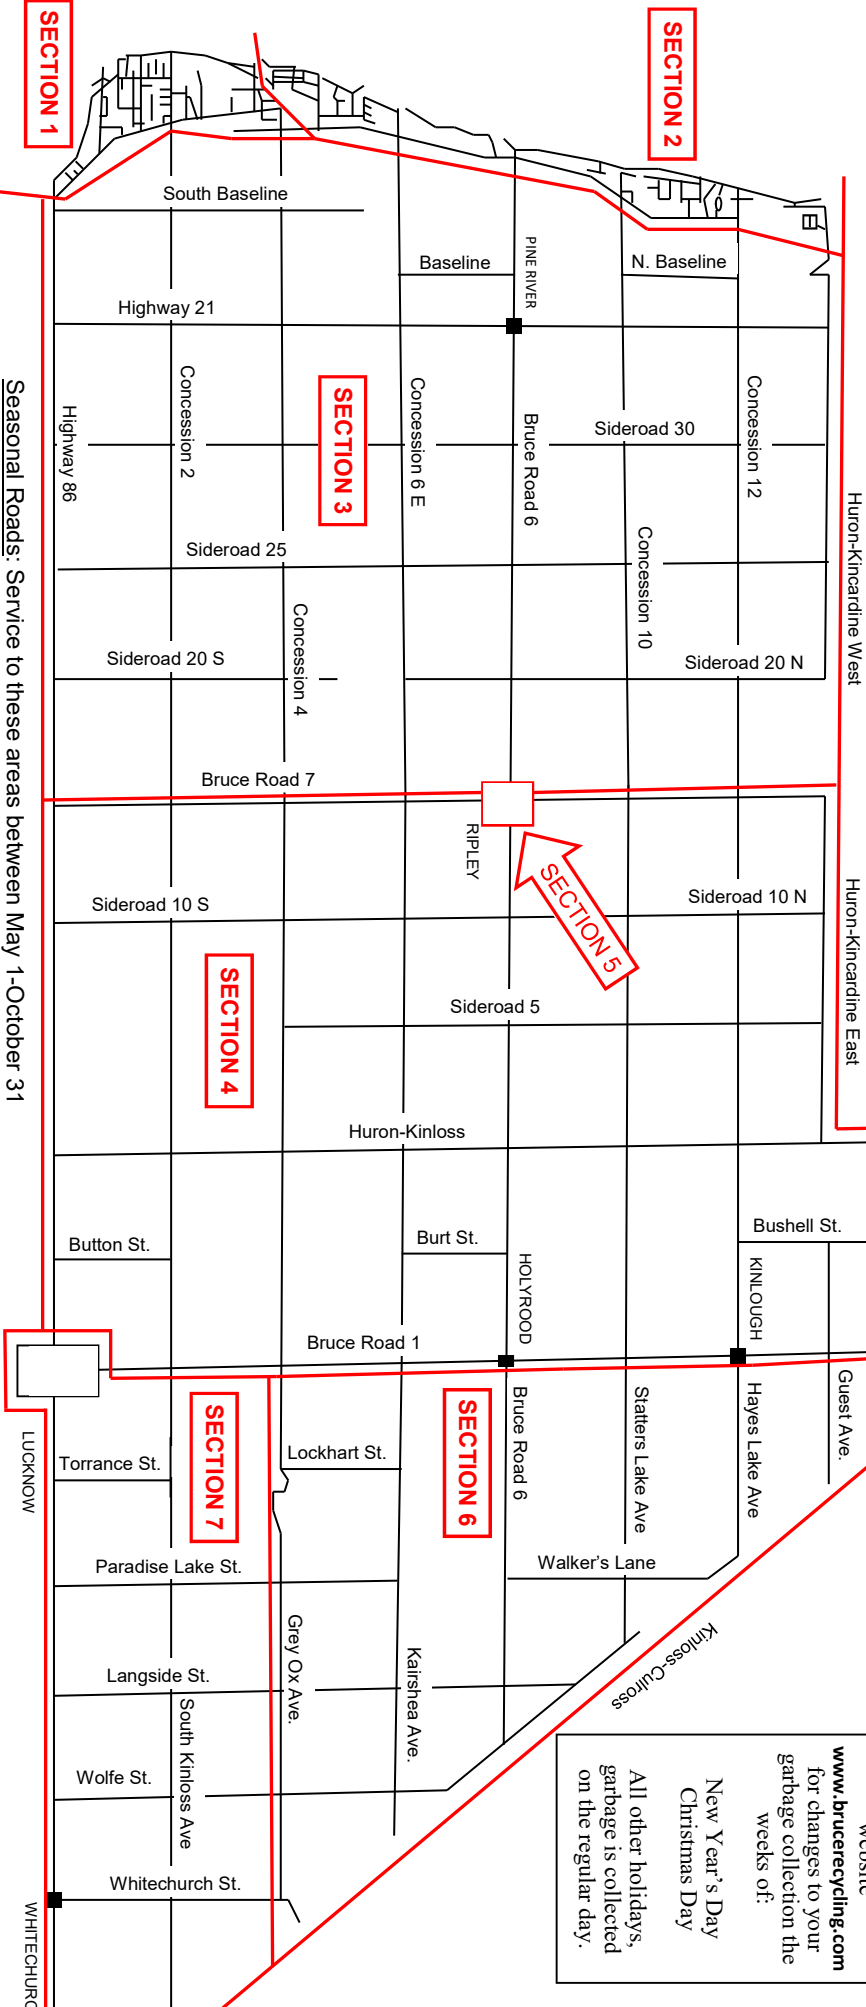

Huron-Kinloss, Township of

- Section 1 :** Lakeshore South-Asnfield boundary to south side of Pine River
Lake Huron shoreline east to and including both sides of Lake Range Drive & Arthur Street.
- Section 2 :** Lakeshore North-North of Pine River to Kincardine boundary
Lake Huron shoreline east to and including both sides of Lake Range Dr.
- Section 3 :** All rural properties east of Lake Range Drive to and excluding Bruce Road 7 (excluding Arthur Street).
- Section 4 :** All rural properties east of and including Bruce Road 7, excluding properties east of Bruce Road 1 except for Silver Lake Road.
- Section 5 :** Village of Ripley.
- Section 6 :** All rural properties east of Bruce Road 1; from and including Grey Ox Avenue north to and including Southline Ave (east of Bruce Road 1).
- Section 7 :** All rural properties east of Bruce Road 1 and south of Grey Ox Avenue; and Village of Lucknow; and Hamlet of Whitechurch.

Corrugated Cardboard Depots

Ripley Public Works Yard
Point Clark Community Centre
Lucknow & District Sports Complex
Old Fire Hall (corner of Willoughby & Inglis)

Full Recycling Depots

Kinloss Landfill Site (no cardboard)
Huron Landfill Site (incl. cardboard)

Garbage Collection Schedule

Section 1 : Monday
Section 2 & 5: Tuesday
Section 3, 4, 6: Wednesday
Section 7 : Thursday

Please have garbage out by 8:00 a.m.

Public Holidays:
Please consult our website
www.brucerecycling.com
for changes to your garbage collection the weeks of:
New Year's Day
Christmas Day
All other holidays, garbage is collected on the regular day.

Seasonal Roads: Service to these areas between May 1-October 31