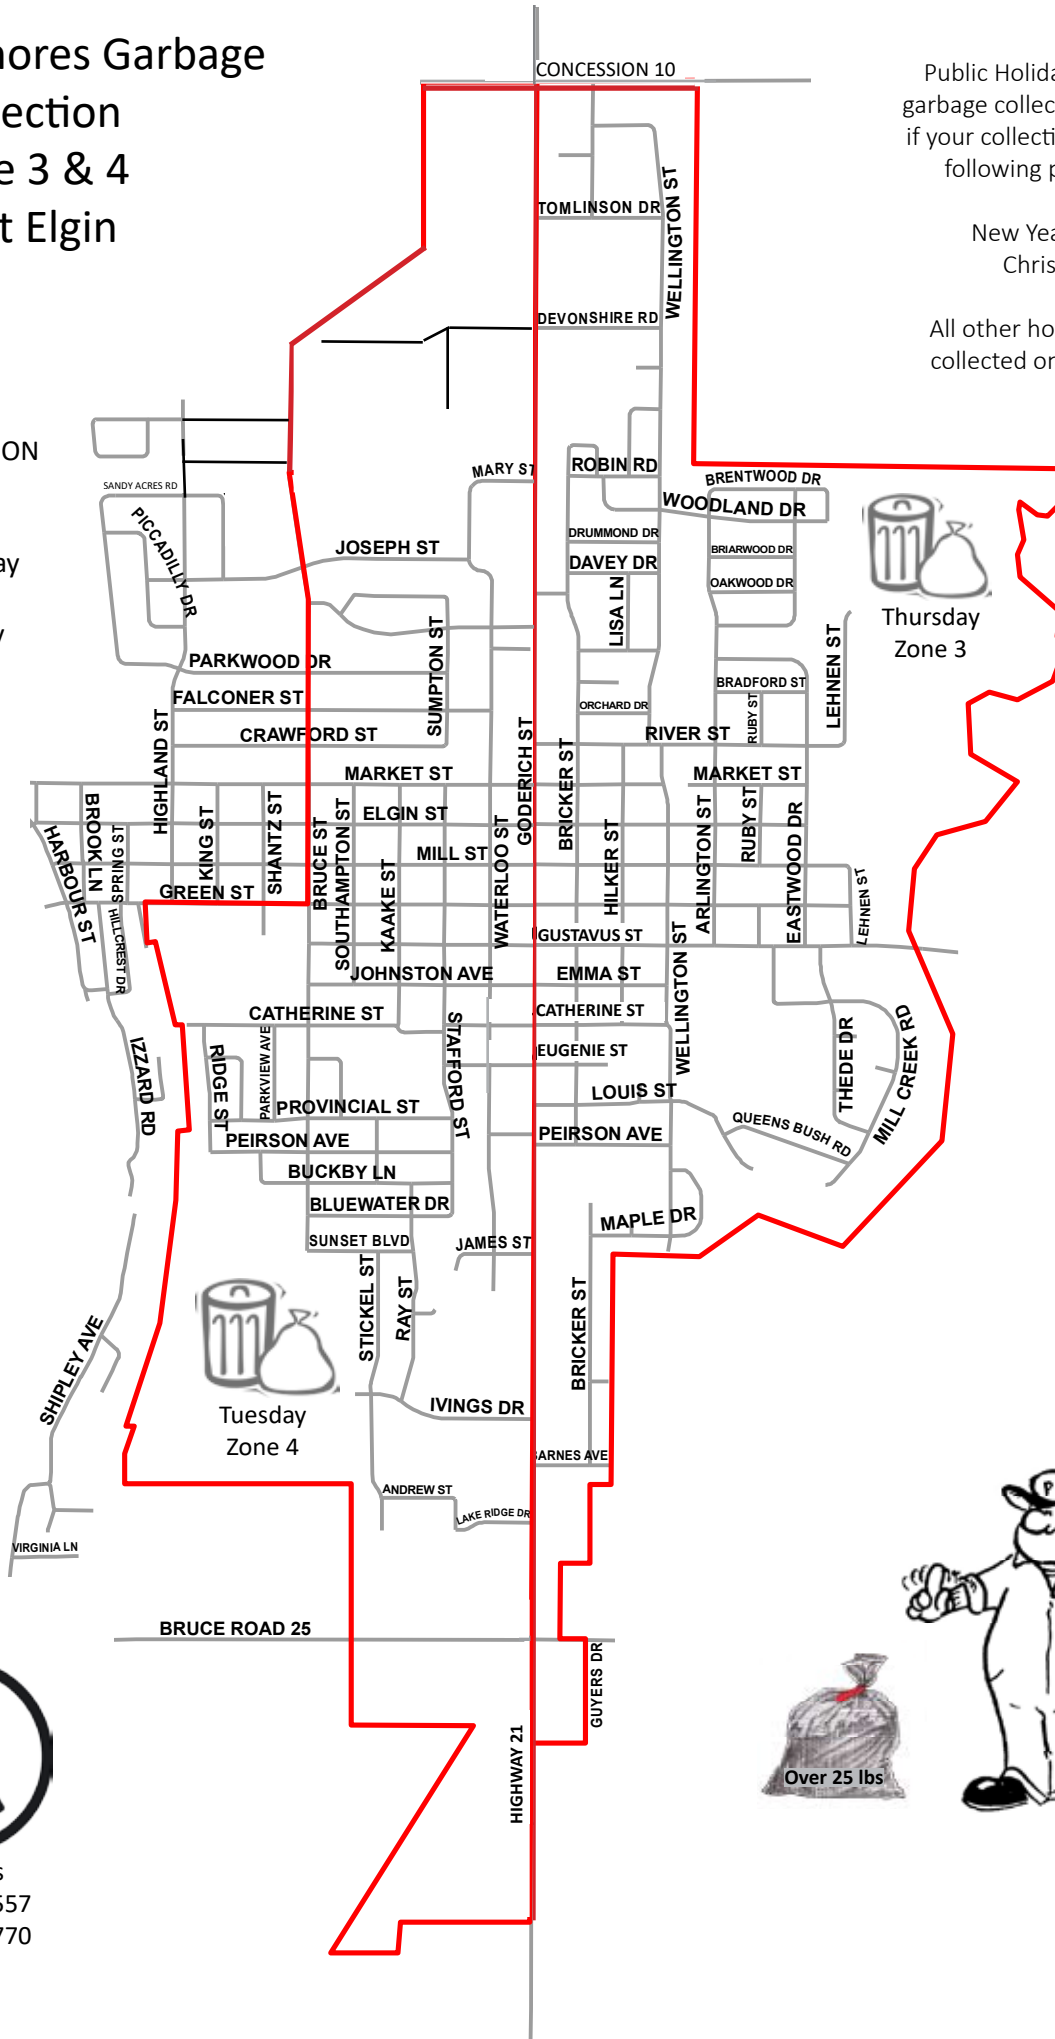

# Saugeen Shores Garbage

### Zone 3 & 4

#### GARBAGE COLLECTION SCHEDULE

- Zone 1: Wednesday
- Zone 2: Monday
- Zone 3: Thursday
- Zone 4: Tuesday
- Zone 5: Tuesday

Thursday  
Zone 3

Tuesday  
Zone 4

Over 25 lbs

Inquiries  
519.797.5557  
800.794.9770