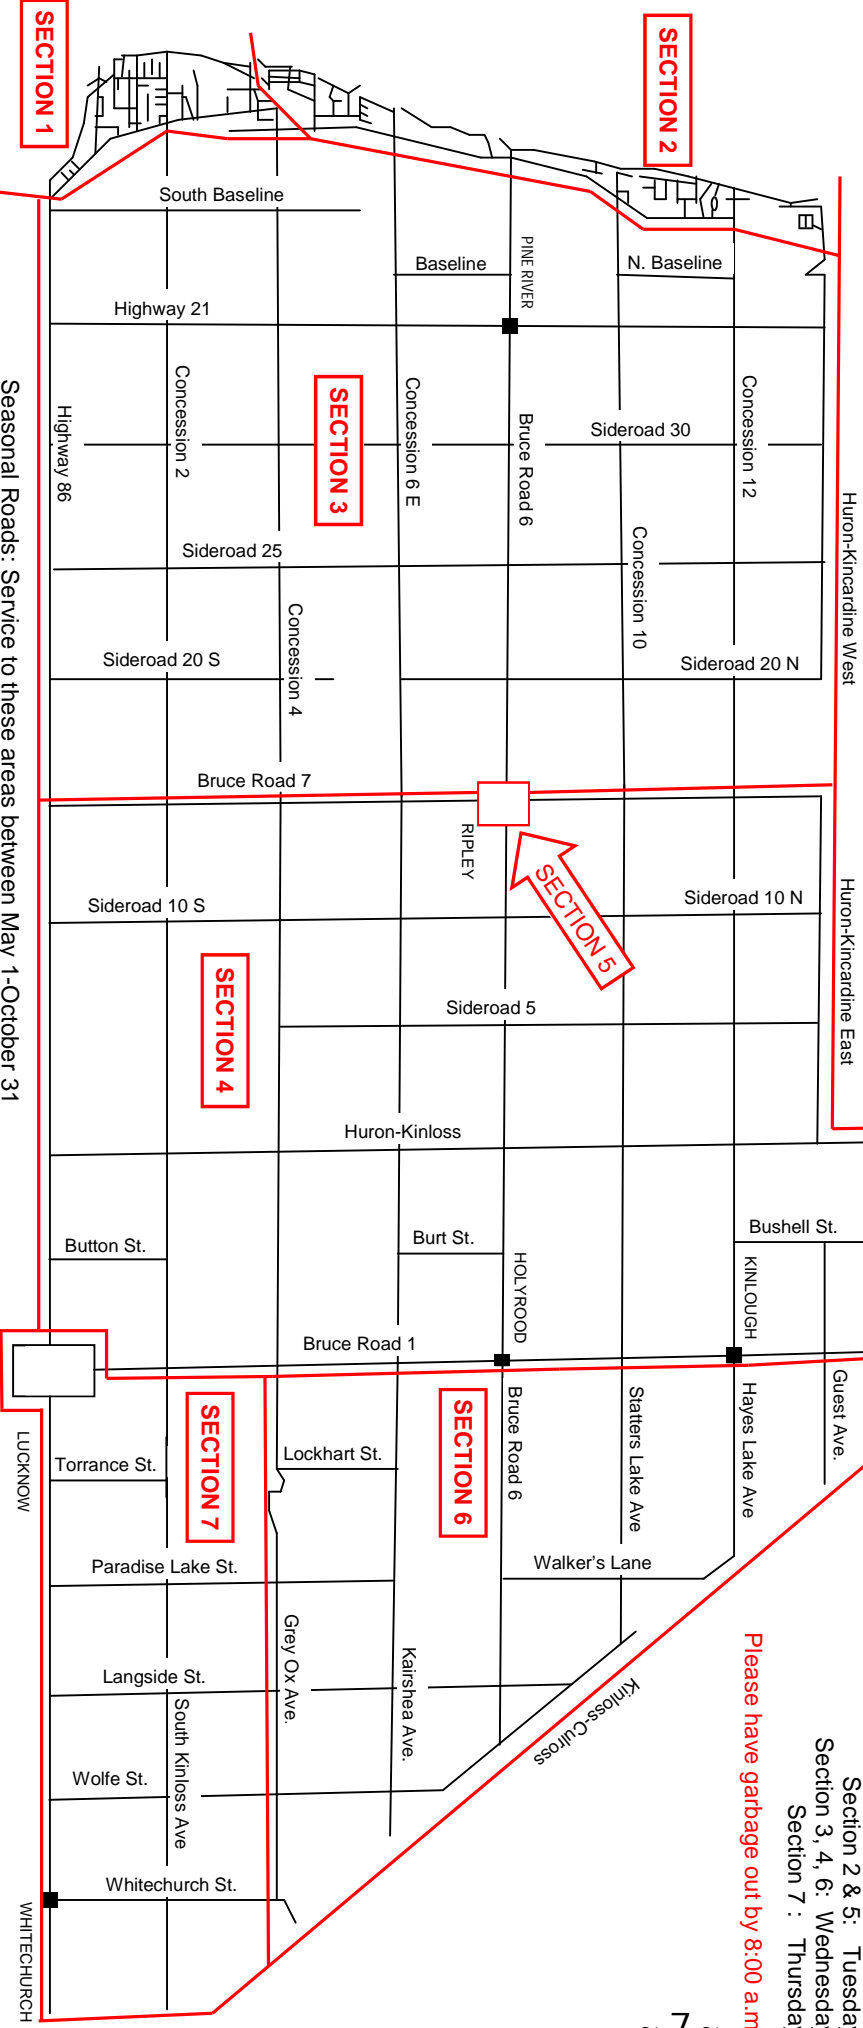

# Huron-Kinloss, Municipality of

- Section 1 :** Lakeshore South-Ashfield boundary to south side of Pine River  
Lake Huron shoreline east to and including both sides of Lake Range Drive & Arthur Street.
- Section 2 :** Lakeshore North-North of Pine River to Kincardine boundary  
Lake Huron shoreline east to and including both sides of Lake Range Dr.
- Section 3:** All rural properties east of Lake Range Drive to and excluding Bruce Road 7 (excluding Arthur Street).
- Section 4:** All rural properties east of and including Bruce Road 7, excluding properties east of Bruce Road 1 except for Silver Lake Road.
- Section 5 :** Village of Ripley.
- Section 6 :** All rural properties east of Bruce Road 1; from and including Grey Ox Avenue north to and including Southline Ave (east of Bruce Road 1).
- Section 7 :** All rural properties east of Bruce Road 1 and south of Grey Ox Avenue; and Village of Lucknow; and Hamlet of Whitechurch.

**Corrugated Cardboard Depots**  
 Ripley Community Centre  
 Point Clark Community Centre  
 Lucknow Village Market  
 Bank of Montreal-Lucknow (alley behind)

**Full Recycling Depots**  
 Kinloss Landfill Site (no cardboard)  
 Huron Landfill Site (incl. cardboard)

**Garbage Collection Schedule**

- Section 1 : Monday
- Section 2 & 5: Tuesday
- Section 3, 4, 6: Wednesday
- Section 7 : Thursday

Please have garbage out by 8:00 a.m.

Seasonal Roads: Service to these areas between May 1-October 31